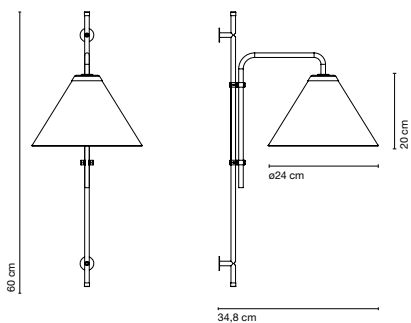

Funiculí Fabric **Lluís Porqueras**

marset

Funiculí A Fabric

Funiculí A Fabric

🔌 E14 LED 5W

Black electrical cord

Stem and wall clip in lacquered iron. White or sand polyester shade, made of a PVC-PET laminated film.

- Black-White
- Black-Sand

- [Download](#) Assembly instructions
- [Download](#) 2D
- [Download](#) 3D
- [Download](#) Photometric data
- [Download](#) Energy label

Range

Watch the video

info@marset.com
www.marset.com