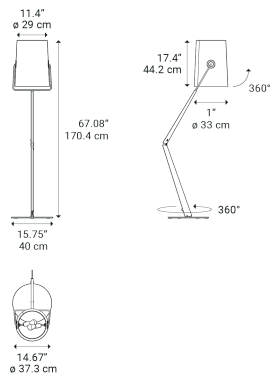

#### Light source

LED E27  
2 max 25 W  
(Max  $\phi$  65 mm)