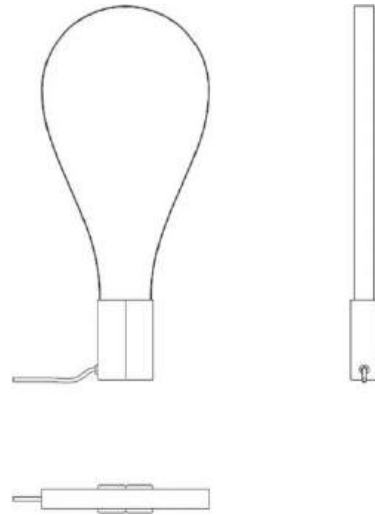

Fluida

Studio Natural

colors

Typology Table
 Utilisation Indoor

230V 3 W 495 lm

direct light

indirect light

Table lamp, direct/indirect light formed by a flexible strip with LED light source connected to the two resin bases, thanks to the magnets the two bases joint each other in multiples positions modifying the direction of the strip Led creating every different lights performances. Electronic drive on plug.

Awards:

- "Honourable Mention" - Compasso d'oro 2016
- ADI Design Index 2015
- 1st prize Young&Design 2013

Award

Family	Fluida
Typology	Table
Utilisation	Indoor

Dimensions

Height	48 cm
Larghezza	3,5 cm
Lunghezza	107 cm
Power supply cable length	200 cm
Weight	1 Kg

Materials

Structure	aluminium	Base	abs
-----------	-----------	------	-----

Voltage	230V	Watt	3 W
Power unit	Included	Lumen	495 lm
Mounting Power Supply	External	CRI	>80
		Duration	50000 h
Power supply	Electronic power supply	CCT	3000 K
Dimming	No dimmable	Energy class	D