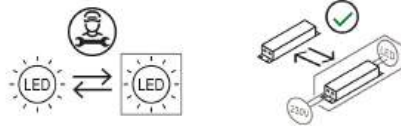

Certifications