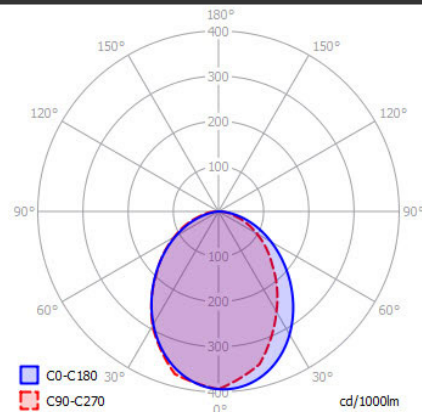

## SPECIFICATIONS

MOUNTING		WALL
POWER	[W]	4
LAMP		built-in LED
LUMINOUS FLUX*	[lm]	420
LIGHT COLOUR	[K]	3000
CRI		>90
BEAM ANGLE	[°]	-
AVERAGE LIFETIME	[h]	L80/B50.000
LUMINOUS EFFICACY	[lm/W]	105
POWER SUPPLY	[V] [A]	220-240V AC 50/60 Hz
LED-DRIVER		INCLUDED
DIMMING		NO
THROUGH-WIRING		NO
MATERIAL		ALUMINUM
INGRESS PROTECTION		IP54
PROTECTION CLASS		I
NET WEIGHT	[kg]	0,29
GROSS WEIGHT	[kg]	0,30
COLOUR (HOUSING)		WHITE ~RAL9003
COLOUR (HOUSING)		BLACK ~RAL9005

## LIGHT DISTRIBUTION

\*Luminous flux values are nominal LED data at a operating temperature of 25° C