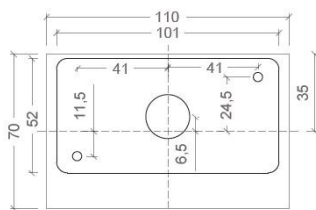

## SPECIFICATIONS

MOUNTING		WALL
POWER	[W]	4
LAMP		built-in LED
LUMINOUS FLUX*	[lm]	420
LIGHT COLOUR	[K]	3000
CRI		>90
BEAM ANGLE	[°]	-
AVERAGE LIFETIME	[h]	L80/B50.000
LUMINOUS EFFICACY	[lm/W]	105
POWER SUPPLY	[V] [A]	220-240V AC 50/60 Hz
LED-DRIVER		INCLUDED
DIMMING		NO
THROUGH-WIRING		NO
MATERIAL		ALUMINUM
INGRESS PROTECTION		IP54
PROTECTION CLASS		I
NET WEIGHT	[kg]	0,29
GROSS WEIGHT	[kg]	0,30
COLOUR (HOUSING)		WHITE ~RAL9003
COLOUR (HOUSING)		BLACK ~RAL9005

## MOUNTING DIMENSIONS (DRILLING TEMPLATE)