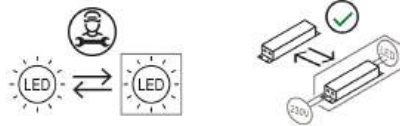

Certifications