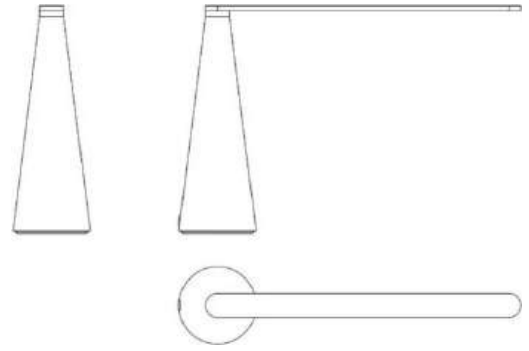

Elica

Brian Sironi

colors

Typology Table
Utilisation Indoor

230V 9 W 720 lm

direct light

Table lamp with adjustable direct light. Painted aluminium base and arm structure. The lamp lights up and switches off by the rotation of its arm. LED light source integrated. Electronic driver on the plug.

Designed by Brian Sironi in 2009. The movement creates light, by rotating the arm ELICA does not lift from the surface but lights on and off, there are no switches that can alterate the harmony of its form, it is an helix of pure light as a fun game takes flight to the imagination and fantasy.

Award

Family	Elica
Typology	Table
Utilisation	Indoor

Dimensions

Height	38 cm
Lunghezza	60 cm
Power supply cable length	195 cm
Weight	5 Kg

Materials

Structure	aluminium
-----------	-----------

Voltage	230V	Watt	9 W
Power unit	Included	Lumen	720 lm
Mounting Power Supply	External	CRI	>80
Power supply	Electronic plug-in power supply	Duration	50000 h
Non dimmable		CCT	3000 K
		Energy class	F