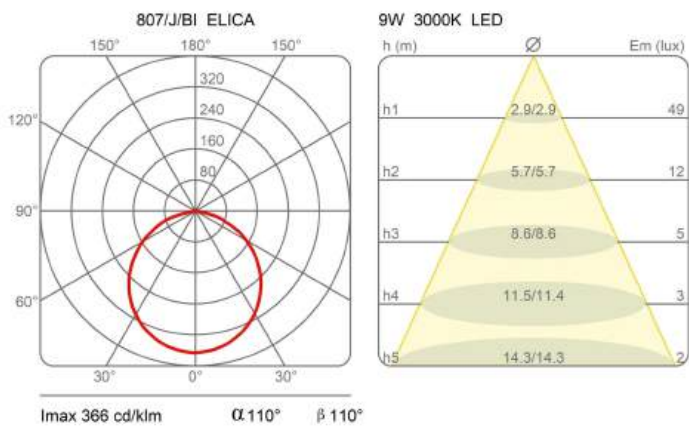

Certifications

Photometric curves