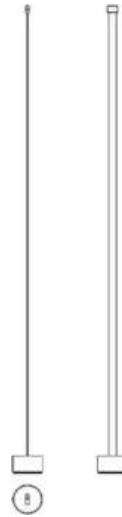

Elastica

Studio Habits

colors

Typology Ceiling Floor

Utilisation Indoor

230V 23 W 2112 lm

indirect light

Elastica is a lamp that stretches between the ceiling and the floor, adaptable to different heights and space requirements. It can change slope through the special attachment fixed on the strip of elasticized fabric. It is composed of a strip of elasticized fabric that comes in different colors supporting a flexible dimmable LED circuit. The lamp can be turned on and off simply by pulling the fabric strip. It is fixed at the extremities to a ceiling support and to a counterweight cylindrical base in metal painted of the same color. 24V dimmable driver on the plug, dimmable.

Award

Family	Elastica
Typology	Ceiling Floor
Utilisation	Indoor

Dimensions

Height	250/300 - 8 (base) cm
Larghezza	3,5 cm
Diameter	13 (base) cm
Power supply cable length	250 cm
Weight	5 Kg

Materials

Structure	elastic fabric	Base	aluminium
-----------	----------------	------	-----------

Voltage	230V	Watt	23 W
Power unit	Included	Lumen	2112 lm
Mounting Power Supply	External	CRI	>80
	Power supply	Duration	50000 h
Dimming	Electronic plug-in power supply	CCT	2700 K
	Dimmer on elastic band	Energy class	F

Certifications

Photometric curves

Colour variant code

2301/RO

Red

2301/NE

Black

2301/GR