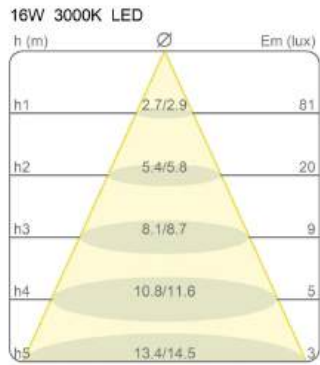

Photometric curves