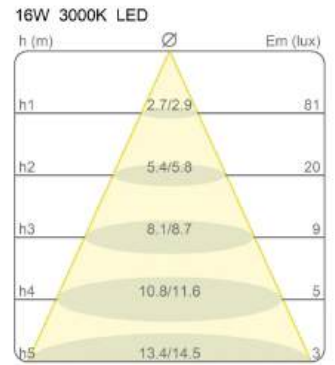

Photometric curves