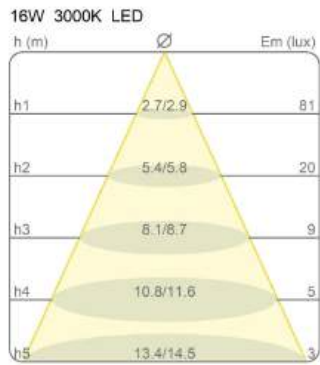

Photometric curves