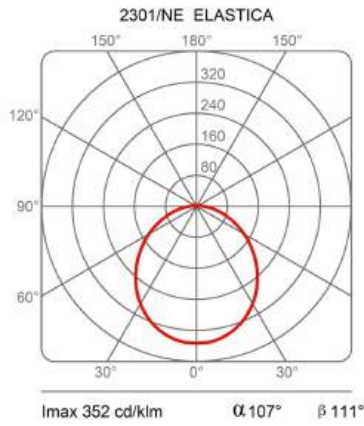

Photometric curves