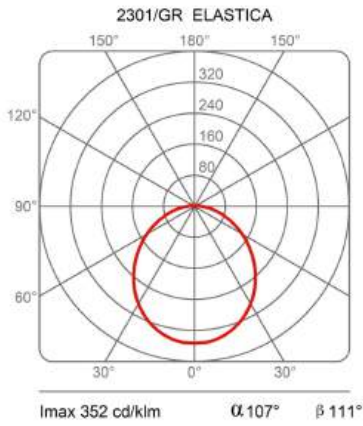

Photometric curves