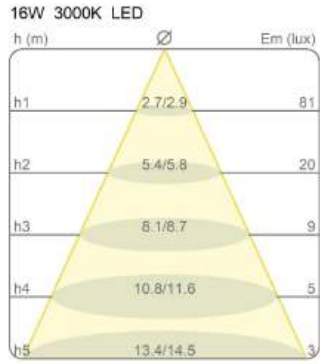

Photometric curves