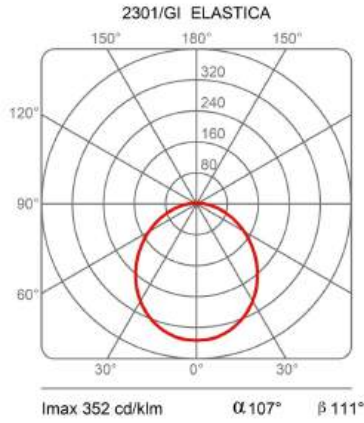

Photometric curves