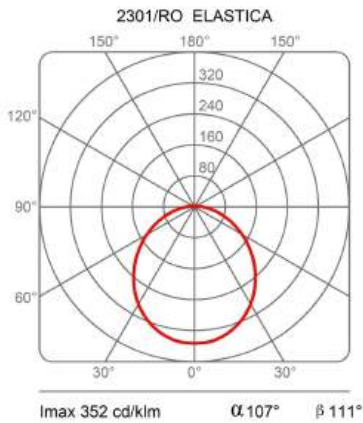

Photometric curves