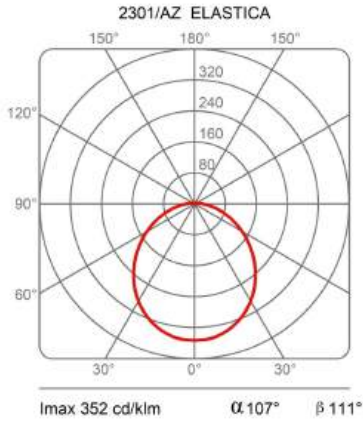

Photometric curves