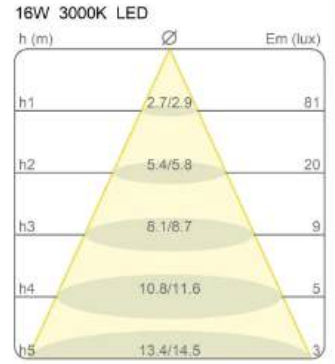

Photometric curves