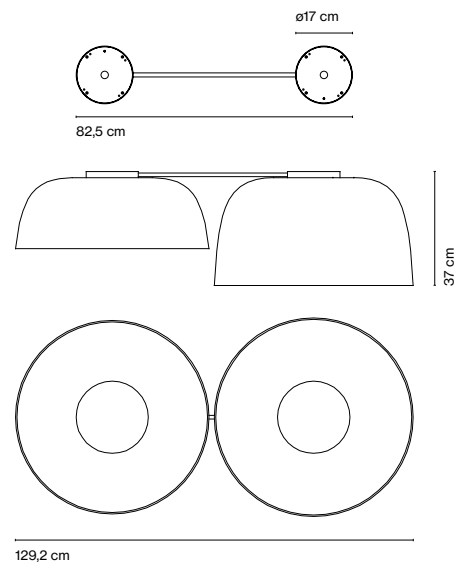

**Accessory
C2 Djembé 65**