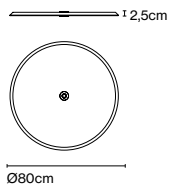

Accessory Djembé Sound

PET accessory for the sound damping of a space. Only available for Djembé 100.38 and Djembe C100.38.

Djembé C 100.38

Fuente de luz:
LED SMD 1050mA 33,8W 2700K CRI90
4037lm

Luminaria:
220 - 240 VAC TRIAC 38,36W 2519lm
220 - 240 VAC DALI 38,6W 2519lm

LED included

* 3000K available upon request

Shade made of bi-injected rotary moulded polyethylene: stone texture on the outer part and smooth satin white on the inner part of the fixture. Diffuser in lacquered grey aluminium.

- White (RAL 1013)
- Grey (RAL 7022)
- Red (RAL 3011)
- Blue sky