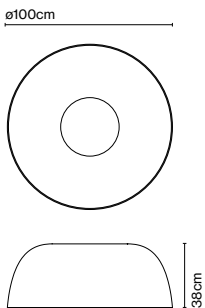

Djembé C 100.38