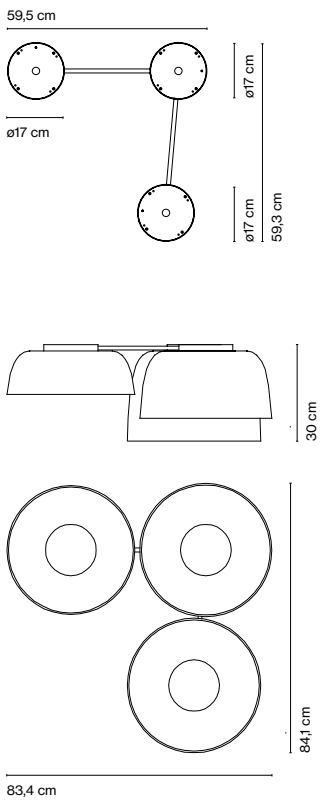

**Accessory
C3 Djembé 42**