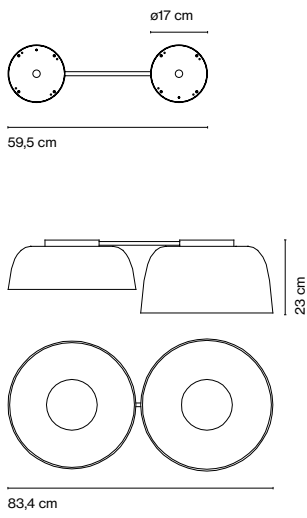

**Accessory
C2 Djembé 42**