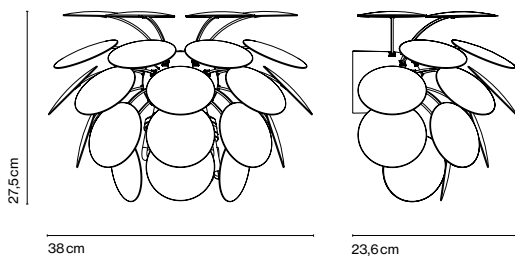

# **Discocó** Christophe Mathieu

**marset**

**Discocó A**

21 opaque discs made in moulded ABS. Chromed semi-sphere.

**Discocó A**

⚡ 2x E14 LED 5W

- White (Ral 9003)
- Black-gold (Ral 9004-Gold)

- [Download](#) Assembly Instructions
- [Download](#) 2D
- [Download](#) 3D
- [Download](#) Energy label

**Range**

**Watch the video**

info@marset.com  
www.marset.com

Exuberant even when turned off, the richness of the light issuing from the Discocó lamp provides direct downward illumination along with a dramatic play of lights and soft shadows.