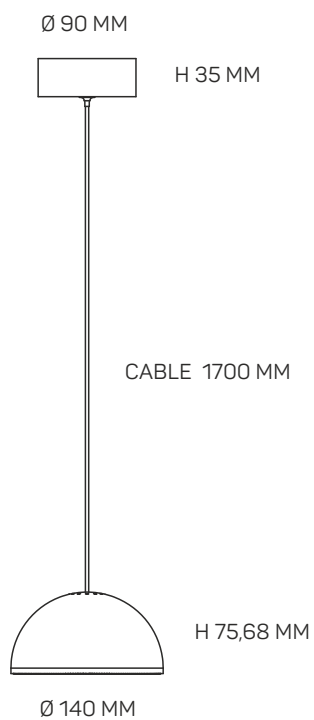

CURVE

LOOM[®]
DESIGN

CURVE

DIE CAST ALUMINUM
Ø 140 X 75,68 MM

LED 14 W
KELVIN 2700
CRI 90
LUMEN 619
TRIDONIC DRIVER
TRIAC DIMMABLE
CABLE 170 CM

COLORS:
WHITE
BLACK
GOLD