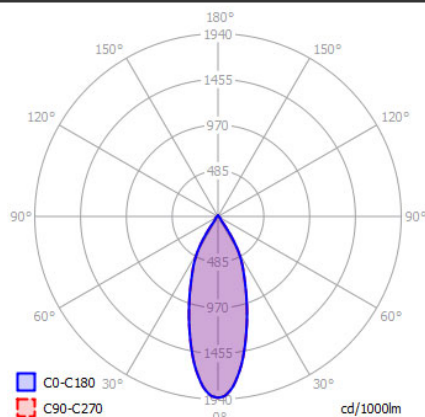

LIGHT DISTRIBUTION

32°

OPTIONS / OPTIONAL ACCESSORIES

REFLECTOR	[°]	15 / 48
LENS	[°]	18
HONEY COMB LOUVER		BLACK
ANTI GLARE RING		GOLD
DIMMING		DALI