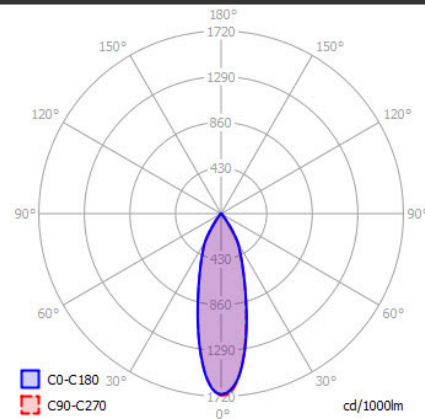

## SPECIFICATIONS

MOUNTING		CEILING / WALL
POWER	[W]	13
LAMP		built-in LED
LUMINOUS FLUX*	[lm]	120-1100
LIGHT COLOUR	[K]	1910-3000
CRI		>90
BEAM ANGLE	[°]	33 (default)
AVERAGE LIFETIME	[h]	L80/B50.000
LUMINOUS EFFICACY	[lm/W]	84
POWER SUPPLY	[V] [A]	220-240V AC 50/60 Hz
LED-DRIVER		INCLUDED
DIMMING		PHASE DIM
THROUGH-WIRING		YES
MATERIAL		ALUMINUM
INGRESS PROTECTION		IP20
PROTECTION CLASS		I
NET WEIGHT	[kg]	0,72
GROSS WEIGHT	[kg]	0,75
COLOUR (HOUSING)		WHITE ~RAL9003
COLOUR (HOUSING)		BLACK ~RAL9005

## LIGHT DISTRIBUTION

33°

\*Luminous flux values are nominal LED data at a operating temperature of 25° C