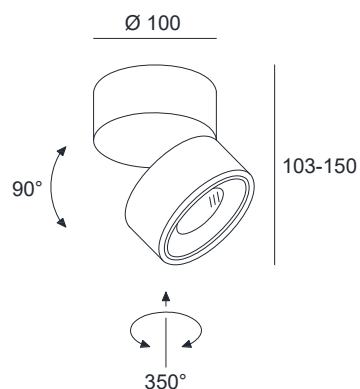

FIXTURE DIMENSIONS

CRI > 90

IP20

DLS LIGHTING

www.dslighting.com

*DLS
LIGHTING