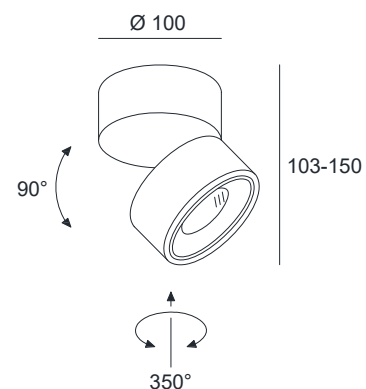

FIXTURE DIMENSIONS

DLS LIGHTING

www.dslighting.com

*DLS
LIGHTING