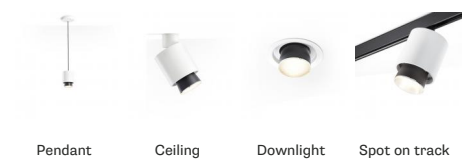

CLAQUE F43E0676

Marc Sadler

Dimensions

Description

Ceiling lamp with bronze anodized aluminium structure and black painted aluminium detail.

Voltage

220-240V

Dimmable LED

TRIAC

Material

Aluminium

Light source and alternative bulbs

LED 1x20W-34°
2700K
1700lm Cri 90+

Available diffuser colours

■ Black

Available structure colours

■ Bronze

Other colours available

Included accessories

LED

In the same family

Weight Lamp

Net: 1.61 kg

Packaging