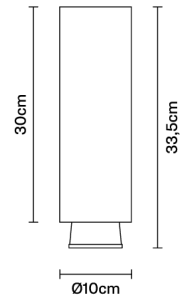

CLAQUE F43E0676

Marc Sadler

Dimensions

Description

Ceiling lamp with bronze anodized aluminium structure and black painted aluminium detail.

Voltage

220-240V

Dimmable LED

TRIAC

Material

Aluminium

Light source and alternative bulbs

LED 1x20W-34°
2700K
1700lm Cri 90+

Available diffuser colours

■ Black

Available structure colours

■ Bronze

Other colours available

Included accessories

LED

In the same family

Weight Lamp

Net: 1.61 kg

Packaging

Gross weight: 2.02 kg
Volume: 0.017 m³
Number of boxes: 1

Specs

IP40