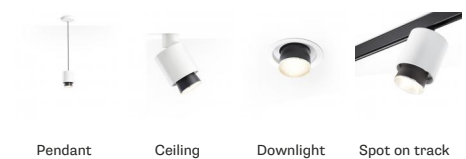

CLAQUE F43E0401

Marc Sadler

Dimensions

Description

Ceiling lamp with bronze anodized aluminium structure and black painted aluminium detail.

Voltage

220-240V

Dimmable LED

TRIAC

Light source and alternative bulbs

LED 1x20W-34°
2700K
1700lm Cri 90+

Material

Aluminium

Available diffuser colours

Black

Available structure colours

White

Other colours available

Included accessories

LED

In the same family

Pendant

Ceiling

Downlight