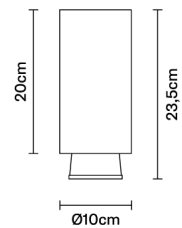

CLAQUE F43E0401

Marc Sadler

Dimensions

Description

Ceiling lamp with bronze anodized aluminium structure and black painted aluminium detail.

Voltage

220-240V

Dimmable LED

Spot on track

Weight Lamp

Net: 1.25 kg

Packaging

Gross weight: 1.61 kg
Volume: 0.012 m³
Number of boxes: 1

Specs

IP40