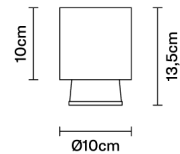

CLAQUE F43E0276

Marc Sadler

Dimensions

Description

Ceiling lamp with bronze anodized aluminium structure and black painted aluminium detail.

Voltage

220-240V

Dimmable LED

Gross weight: 0.94 kg
Volume: 0.007 m³
Number of boxes: 1

Specs

IP40