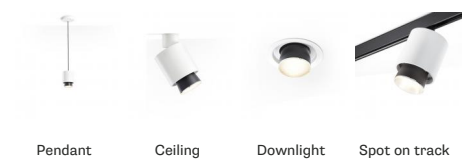

CLAQUE F43E0276

Marc Sadler

Dimensions

Description

Ceiling lamp with bronze anodized aluminium structure and black painted aluminium detail.

Voltage

220-240V

Dimmable LED

TRIAC

Material

Aluminium

Light source and alternative bulbs

LED 1x20W-34°
2700K
1700lm Cri 90+

Available diffuser colours

■ Black

Available structure colours

■ Bronze

Other colours available

Included accessories

LED

In the same family

Weight Lamp

Net: 0.84 kg

Packaging