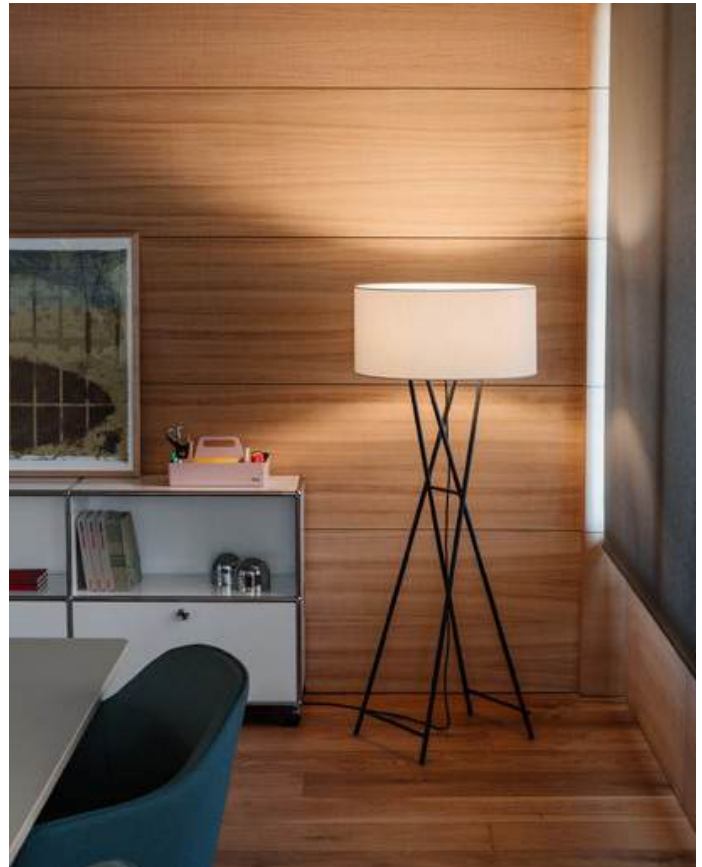

Cala

Joan Gaspar

marset

Cala Metal P145

* Cable length - 2 m.

Cala Metal P145

⦿ E27 LED Globe (ø95) 12W

Black fabric electrical cord

Painted iron structure. White polyester shade, made of a PVC-PET laminated film. Methacrylate diffuser in the lower part of the shade.

Structure

● Black (RAL 9005)

Shade

● Pearl white

[Download](#) Assembly Instructions

[Download](#) 2D

[Download](#) 3D

[Download](#) Energy label

Range

info@marset.com
www.marset.com

The new Cala with a metal stand is even more sophisticated: a structure that is easier on the eyes, and is lighter. Both versions speak the same language: the proportions, the harmony, the cosy light, and now with two different finishes to offer more possibilities.