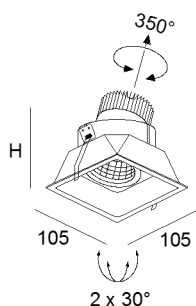

CREDO

technical details

Accessories: Snoot

description

Recessed downlight,

CRI>90, made of aluminium, adjustable (350°/2 x 30°), with recessed lamp:

- 1) with dim to warm LED 12,6 W, CRI>90, LED module replaceable, please order driver separately
- 2) with LED 9,3 W or 14 W, 2700K or 3000K, CRI>90, dimmable, LED module replaceable, please order driver separately

¹with 14 W LED module: adjustable (350°/2 x 20°)

Colour finish: white or black

Beam angle: 15°, 25°, 38° or 60°

1x12,6W LED: **1910-3000K** / 80-1175lm* / 350mA

1x9,3W LED: **2700K** / 860lm* / 500mA

1x9,3W LED: **3000K** / 880lm* / 500mA

1x14W LED: **2700K** / 1340m* / 500mA

1x14W LED: **3000K** / 1395m* / 500mA

Cut-out Dimensions: 100x100mm

Recessed Depth (H) min.: 115mm (12,6W LED)

Recessed Depth (H) min.: 135mm (14W LED)

Recessed Depth (H) min.: 110mm (9,3W LED)