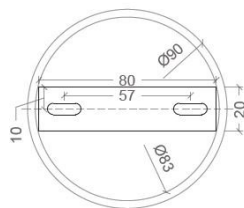

CLEO

SPECIFICATIONS

MOUNTING		CEILING
POWER	[W]	7
LAMP		built-in LED
LUMINOUS FLUX*	[lm]	655
LIGHT COLOUR	[K]	2700
CRI		>80
BEAM ANGLE	[°]	-
AVERAGE LIFETIME	[h]	L80/B50.000
LUMINOUS EFFICACY	[lm/W]	93
POWER SUPPLY		220-240V AC 50/60 Hz
LED-DRIVER		INCLUDED
DIMMING		PHASE DIM
THROUGH-WIRING		NO
MATERIAL		ALUMINUM
INGRESS PROTECTION		IP20
PROTECTION CLASS		I
NET WEIGHT	[kg]	0,95
GROSS WEIGHT	[kg]	1,00
COLOUR (HOUSING)		BRASS
COLOUR (HOUSING)		BLACK -RAL9005

LIGHT DISTRIBUTION

*Luminous flux values are nominal LED data at a operating temperature of 25° C

OPTIONS / OPTIONAL ACCESSORIES

CEILING HOUSING FOR MULTIPLE PEDANTS LP5/ LP7/ LP8/STAR
CABLE KIT 5 5000mm cable

Colours

black

brass

MOUNTING DIMENSIONS

FIXTURE DIMENSIONS

DLS LIGHTING

www.dslighting.com