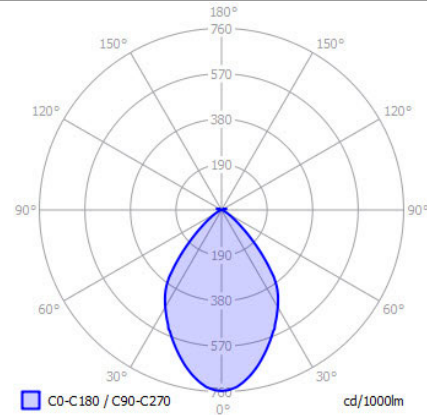

CLEO

SPECIFICATIONS

MOUNTING		CEILING
POWER	[W]	7
LAMP		built-in LED
LUMINOUS FLUX*	[lm]	655
LIGHT COLOUR	[K]	2700
CRI		>80
BEAM ANGLE	[°]	-
AVERAGE LIFETIME	[h]	L80/B50.000
LUMINOUS EFFICACY	[lm/W]	93
POWER SUPPLY		220-240V AC 50/60 Hz
LED-DRIVER		INCLUDED
DIMMING		PHASE DIM
THROUGH-WIRING		NO
MATERIAL		ALUMINUM
INGRESS PROTECTION		IP20
PROTECTION CLASS		I
NET WEIGHT	[kg]	0,95
GROSS WEIGHT	[kg]	1,00
COLOUR (HOUSING)		BRASS
COLOUR (HOUSING)		BLACK -RAL9005

LIGHT DISTRIBUTION

*Luminous flux values are nominal LED data at a operating temperature of 25° C

OPTIONS / OPTIONAL ACCESSORIES

CEILING HOUSING FOR MULTIPLE PEDANTS LP5/ LP7/ LP8/STAR
CABLE KIT 5 5000mm cable