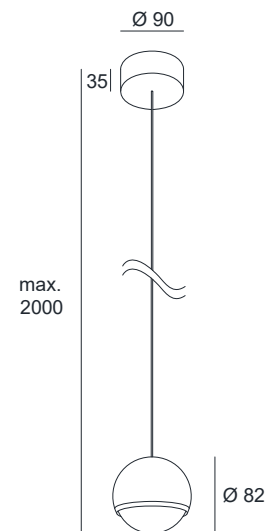

CLEO

SPECIFICATIONS

MOUNTING		CEILING
POWER	[W]	7
LAMP		built-in LED
LUMINOUS FLUX*	[lm]	655
LIGHT COLOUR	[K]	2700
CRI		>80
BEAM ANGLE	[°]	-
AVERAGE LIFETIME	[h]	L80/B50.000
LUMINOUS EFFICACY	[lm/W]	93
POWER SUPPLY		220-240V AC 50/60 Hz
LED-DRIVER		INCLUDED
DIMMING		PHASE DIM
THROUGH-WIRING		NO
MATERIAL		ALUMINUM
INGRESS PROTECTION		IP20
PROTECTION CLASS		I
NET WEIGHT	[kg]	0,95
GROSS WEIGHT	[kg]	1,00
COLOUR (HOUSING)		BRASS
COLOUR (HOUSING)		BLACK -RAL9005

LIGHT DISTRIBUTION

*Luminous flux values are nominal LED data at a operating temperature of 25° C

OPTIONS / OPTIONAL ACCESSORIES

CEILING HOUSING FOR MULTIPLE PEDANTS LP5/ LP7/ LP8/STAR
CABLE KIT 5 5000mm cable

Colours

black

brass

MOUNTING DIMENSIONS

FIXTURE DIMENSIONS

DLS LIGHTING

www.dslighting.com