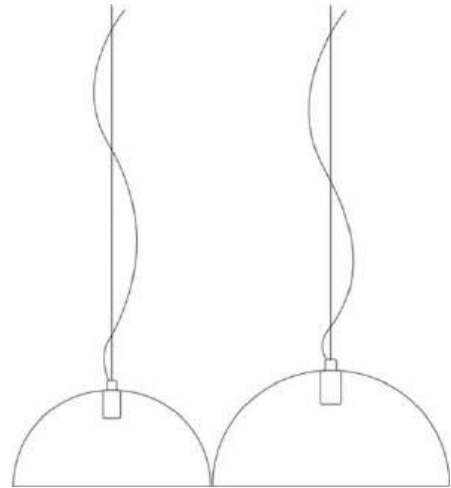

Bubbles

Ø 45 cm

Emiliana Martinelli

Elio Martinelli

colors

Typology Pendant

Utilisation Indoor

230V 15 W E27

diffuse light

Hanging lamp diffused light. Colour methacrylate diffuser. Chromed metal support. For Led bulb.

Family Bubbles
Typology Pendant
Utilisation Indoor

Dimensions

Diameter 45 cm
Power supply cable length 400 cm
Weight 2.5 Kg

Materials

Diffuser methacrylate Canopy aluminium

Voltage 230V
Non dimmable

Certifications

Colour variant code

2033/45/C/GI

Yellow

2033/45/C/AR