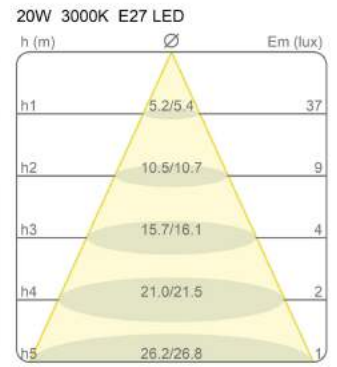

Bolla

Width 60 cm

Elio Martinelli

colors

Typology Ceiling
Utilisation Indoor

230V 15.5 W E27

diffuse light

Ceiling lamp diffused light. White opal methacrylate diffuser. Swivel supports for fix the diffuser anodized aluminum. For Led bulb. Available in three sizes.

Family	Bolla
Typology	Ceiling
Utilisation	Indoor

Dimensions

Height	22 cm
Larghezza	60 cm
Lunghezza	60 cm
Power supply cable length	0 cm
Weight	4.2 Kg

Materials

Diffuser	methacrylate O40	Base	iron
Elementi	aluminium		

Voltage	230V
Non dimmable	

Certifications

Photometric curves

Colour variant code

2760/60/I

White

Gallery