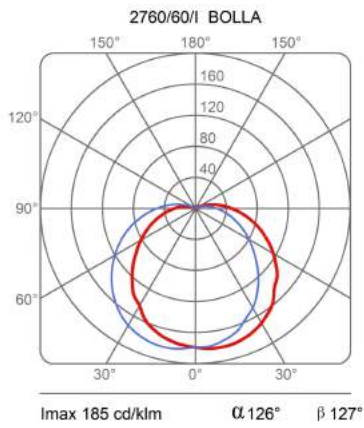

Bolla

Width 60 cm

Elio Martinelli

colors

Typology Ceiling
Utilisation Indoor

230V 15.5 W E27

diffuse light

Ceiling lamp diffused light. White opal methacrylate diffuser. Swivel supports for fix the diffuser anodized aluminum. For Led bulb. Available in three sizes.

Family	Bolla
Typology	Ceiling
Utilisation	Indoor

Dimensions

Height	22 cm
Larghezza	60 cm
Lunghezza	60 cm
Power supply cable length	0 cm
Weight	4.2 Kg

Materials

Diffuser	methacrylate O40	Base	iron
Elementi	aluminium		

Voltage	230V
Non dimmable	

Certifications

Photometric curves

Colour variant code

2760/60/I

White

Gallery