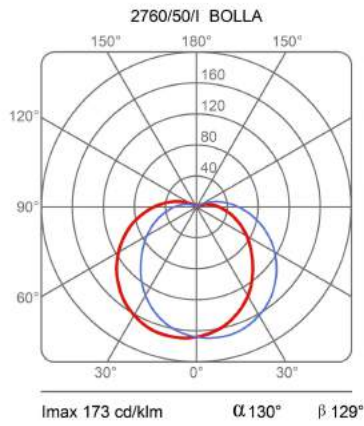

Bolla

Width 60 cm

Elio Martinelli

colors

Typology Ceiling
Utilisation Indoor

230V 15.5 W E27

diffuse light

Ceiling lamp diffused light. White opal methacrylate diffuser. Swivel supports for fix the diffuser anodized aluminum. For Led bulb. Available in three sizes.

Family	Bolla
Typology	Ceiling
Utilisation	Indoor

Dimensions

Height	22 cm
Larghezza	60 cm
Lunghezza	60 cm
Power supply cable length	0 cm
Weight	4.2 Kg

Materials

Diffuser	methacrylate O40	Base	iron
Elementi	aluminium		

Voltage	230V
Non dimmable	

Certifications

Photometric curves

Colour variant code

2760/60/I

White

Gallery