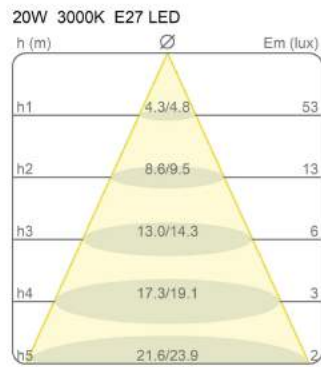

Photometric curves

Colour variant code

2760/60/I

White