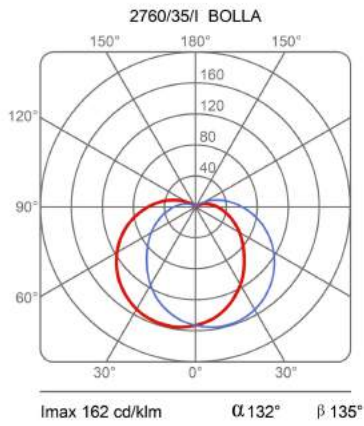

Bolla

Width 60 cm

Elio Martinelli

colors

Typology Ceiling
Utilisation Indoor

230V 15.5 W E27

diffuse light

Ceiling lamp diffused light. White opal methacrylate diffuser. Swivel supports for fix the diffuser anodized aluminum. For Led bulb. Available in three sizes.

Family	Bolla
Typology	Ceiling
Utilisation	Indoor

Dimensions

Height	22 cm
Larghezza	60 cm
Lunghezza	60 cm
Power supply cable length	0 cm
Weight	4.2 Kg

Materials

Diffuser	methacrylate O40	Base	iron
Elementi	aluminium		

Voltage	230V
Non dimmable	

Certifications

Photometric curves

Colour variant code

2760/60/I

White

Gallery