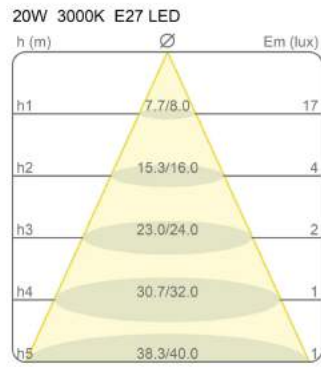

Photometric curves

Colour variant code

2760/60/I

White