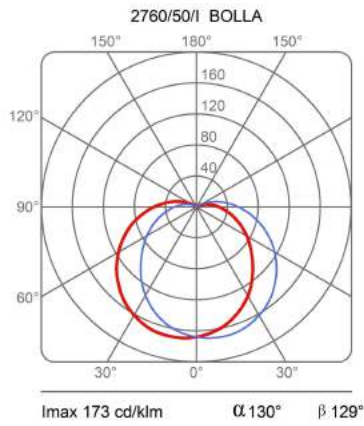

Bolla

Width 35 cm

Elio Martinelli

colors

Typology Ceiling
Utilisation Indoor

230V 15.5 W E27

diffuse light

Ceiling lamp diffused light. White opal methacrylate diffuser. Swivel supports for fix the diffuser anodized aluminum. For Led bulb. Available in three sizes.

Family	Bolla
Typology	Ceiling
Utilisation	Indoor

Dimensions

Height	15 cm
Larghezza	35 cm
Lunghezza	35 cm
Power supply cable length	0 cm
Weight	1.55 Kg

Materials

Diffuser	methacrylate O40	Base	iron
Elementi	aluminium		

Voltage	230V
Non dimmable	

Certifications

Photometric curves

Colour variant code

2760/35/I

White

Gallery