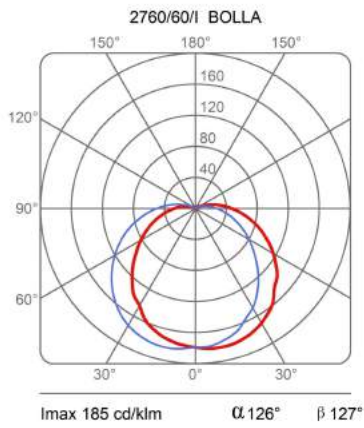

Bolla

Width 35 cm

Elio Martinelli

colors

Typology Ceiling
Utilisation Indoor

230V 15.5 W E27

diffuse light

Ceiling lamp diffused light. White opal methacrylate diffuser. Swivel supports for fix the diffuser anodized aluminum. For Led bulb. Available in three sizes.

Family	Bolla
Typology	Ceiling
Utilisation	Indoor

Dimensions

Height	15 cm
Larghezza	35 cm
Lunghezza	35 cm
Power supply cable length	0 cm
Weight	1.55 Kg

Materials

Diffuser	methacrylate O40	Base	iron
Elementi	aluminium		

Voltage	230V
Non dimmable	

Certifications

Photometric curves

Colour variant code

2760/35/I

White

Gallery