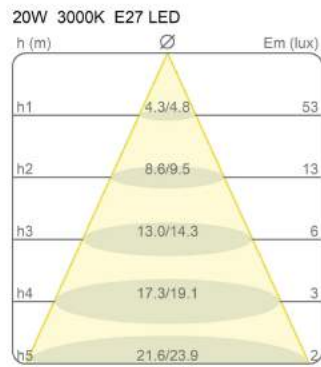

Photometric curves

Colour variant code

2760/35/I

White