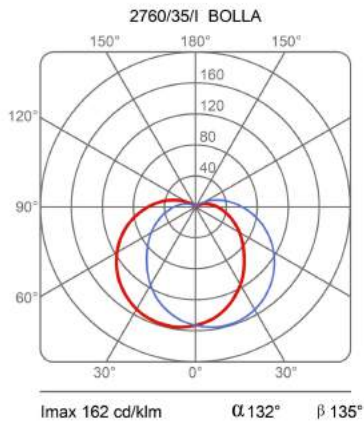

Bolla

Width 35 cm

Elio Martinelli

colors

Typology Ceiling
Utilisation Indoor

230V 15.5 W E27

diffuse light

Ceiling lamp diffused light. White opal methacrylate diffuser. Swivel supports for fix the diffuser anodized aluminum. For Led bulb. Available in three sizes.

Family	Bolla
Typology	Ceiling
Utilisation	Indoor

Dimensions

Height	15 cm
Larghezza	35 cm
Lunghezza	35 cm
Power supply cable length	0 cm
Weight	1.55 Kg

Materials

Diffuser	methacrylate O40	Base	iron
Elementi	aluminium		

Voltage	230V
Non dimmable	

Certifications

Photometric curves

Colour variant code

2760/35/I

White

Gallery