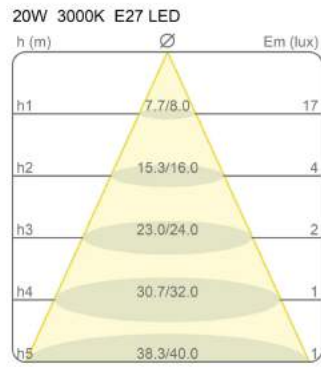

Photometric curves

Colour variant code

2760/35/I

White