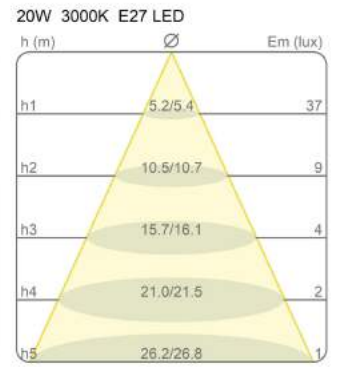

Bolla

Width 35 cm

Elio Martinelli

colors

Typology Ceiling
Utilisation Indoor

230V 15.5 W E27

diffuse light

Ceiling lamp diffused light. White opal methacrylate diffuser. Swivel supports for fix the diffuser anodized aluminum. For Led bulb. Available in three sizes.

Family	Bolla
Typology	Ceiling
Utilisation	Indoor

Dimensions

Height	15 cm
Larghezza	35 cm
Lunghezza	35 cm
Power supply cable length	0 cm
Weight	1.55 Kg

Materials

Diffuser	methacrylate O40	Base	iron
Elementi	aluminium		

Voltage	230V
Non dimmable	

Certifications

Photometric curves

Colour variant code

2760/35/I

White

Gallery