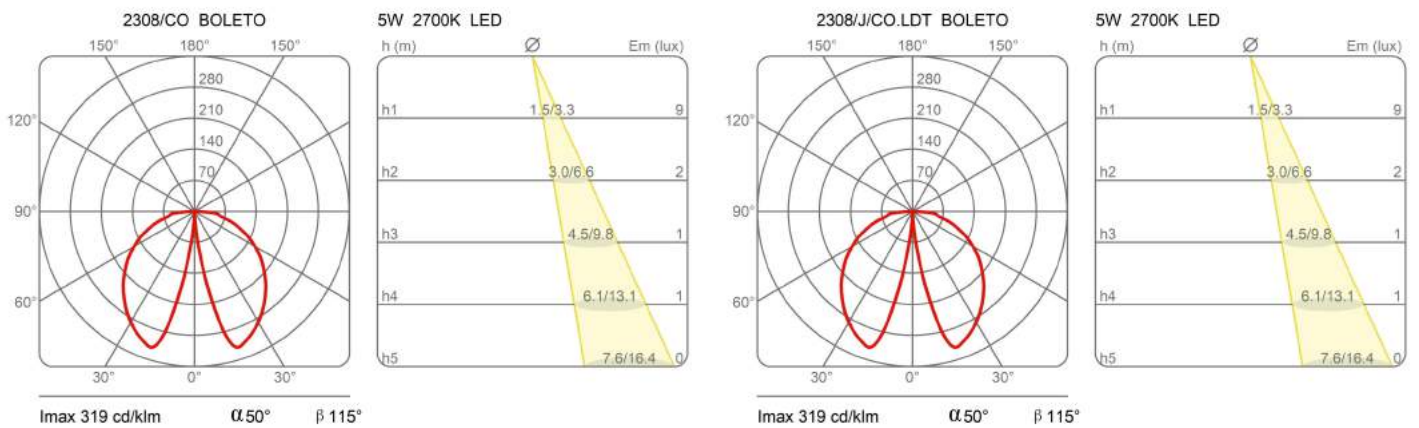

Boleto

Height 70 cm

Emiliana Martinelli

colors

Typology Floor
Utilisation External

230V 10 W 1100 lm

indirect light

Outdoor lamp indirect light for LED light source. Painted aluminium structure. Three size tige with base for to fix on the ground. Remote driver.

Available peg for the ground fixing (cod. 40166)

Family	Boleto
Typology	Floor
Utilisation	External

Dimensions

Height	70 cm
Diameter	14 cm
Weight	3.6 Kg

Materials

Structure	aluminium	Diffuser	polycarbonate
-----------	-----------	----------	---------------

Voltage	230V
Non dimmable	

Watt	10 W
Lumen	1100 lm
CRI	>80
Duration	50000 h
CCT	2700 K
Energy class	E

Certifications

Photometric curves

Colour variant code

2308/70/230/CO

Corten

Gallery