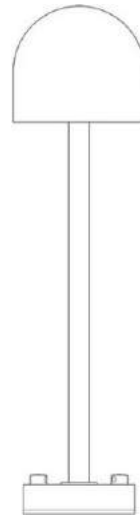

Boleto

Height 70 cm

Emiliana Martinelli

colors

Typology Floor
Utilisation External

230V 10 W 1100 lm

indirect light

Outdoor lamp indirect light for LED light source. Painted aluminium structure. Three size tige with base for to fix on the ground. Remote driver.

Available peg for the ground fixing (cod. 40166)

Family	Boleto
Typology	Floor
Utilisation	External

Dimensions

Height	70 cm
Diameter	14 cm
Weight	3.6 Kg

Materials

Structure	aluminium	Diffuser	polycarbonate
-----------	-----------	----------	---------------