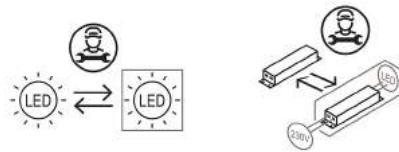

Certifications