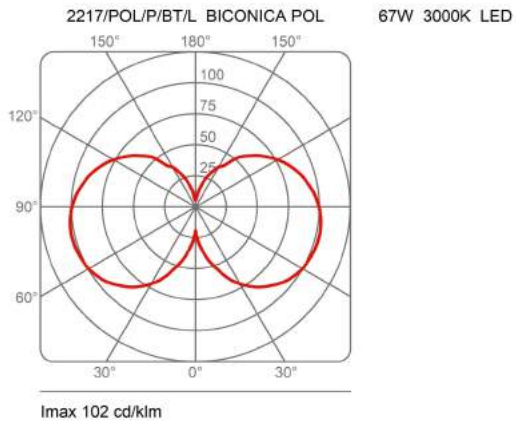

Family Biconica Pol RGB
Typology Floor
Utilisation External

Dimensions

Height 195 cm
Diameter 38 cm
Power supply cable length 50+250 cm
Weight 12.4 Kg

Materials

Structure polyethylene Base iron

Voltage 230V Watt 114 W
Power unit Included Lumen
Mounting Power Supply Internal Duration 50000 h
Power supply Electronic dimmable power supply
Dimming Bluetooth

Certifications

Photometric curves

Colour variant code

2217/POL/P/BT/L

White