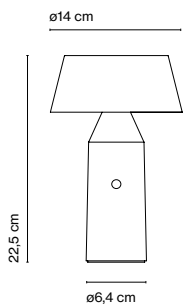

Bicoca

Christophe Mathieu

marset

Bicoca

Armrest accessory + magnet

Bicoca

Light source:
LED SMD 1A 3,5W 2700K CRI90 398lm
Luminaire:
In 5 Vdc 1,5A 241lm

LED included