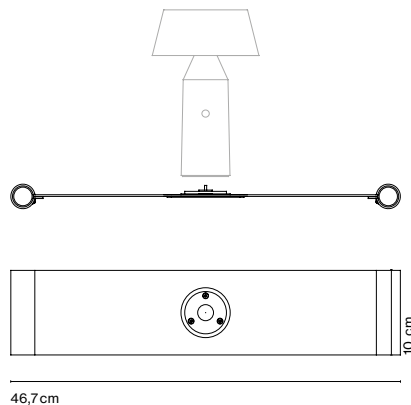

Bicoca

Christophe Mathieu

marset

Bicoca

Armrest accessory + magnet

Bicoca

Light source:
LED SMD 1A 3,5W 2700K CRI90 398lm
Luminaire:
In 5 Vdc 1,5A 241lm

LED included