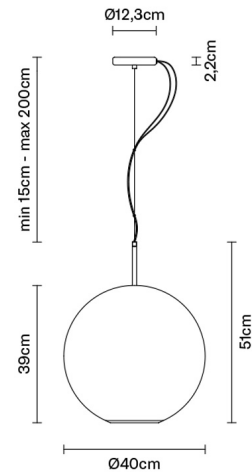

BELUGA ROYAL

D57A5512

Marc Sadler

Description

Pendant lamp with gold metallized glass diffuser and black nickel metal structure.

Dimensions

Voltage

220-240V

Dimmable LED

TRIAC

Material

Glass - Metal

Light source and alternative bulbs

LED 1x17W-120°
WHITE 3000K
1850lm Cri >80

Available diffuser colours

-  Gold
-  Titanium
-  Bronze

Energetic class A++

Available structure colours

-  Black chrome

Included accessories

LED
Off-center cable fastener

Weight

Net: 3.87 kg
Gross: 5.27 kg

Packaging

Volume: 0.122 m³
Number of boxes: 1

Specs

EAC IP40