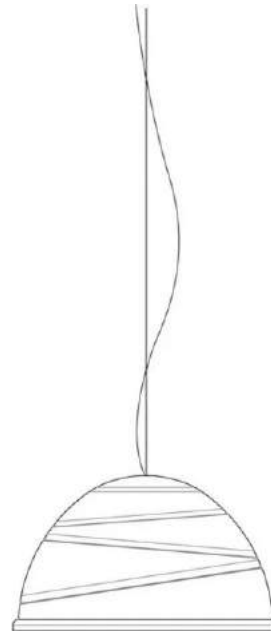

Babele

Ø 92 cm

Marc Sadler

colors

Typology Pendant
Utilisation Indoor

230V 3x 15 W E27

direct light

diffuse light

Hanging lamp for direct light in turned aluminium and painted externally with different shades of micaceous color, golden inside. Suspended with steel cables, produced in 3 diameters: Ø 40cm, Ø 65cm and Ø 92cm.

Designed by Marc Sadler in 2005 for Martinelli Luce, the surface of the lamp is characterized by circular ribs of different diameters arranged in almost parallel planes to describe a path: the path of man towards the infinite light and truth as opposed to the boring life. Babele has a strong personality, which attracts attention, able to fill the space.

Family	Babele
Typology	Pendant
Utilisation	Indoor

Dimensions

Height	53 cm
Diameter	92 cm
Power supply cable length	400 cm
Weight	10 Kg

Materials

Structure	aluminium	Canopy	abs
-----------	-----------	--------	-----