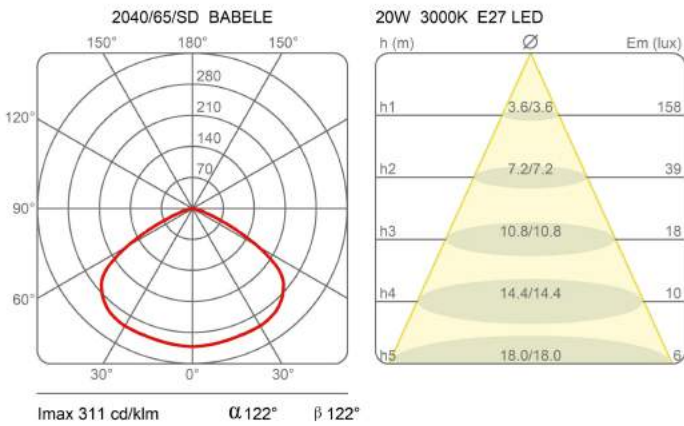

Family	Babele
Typology	Pendant
Utilisation	Indoor

Dimensions

Height	53 cm
Diameter	92 cm
Power supply cable length	400 cm
Weight	10 Kg

Materials

Structure	aluminium	Canopy	abs
-----------	-----------	--------	-----

Voltage	230V	3 X
---------	------	-----

Non dimmable

Certifications

Photometric curves

Colour variant code

2040/SD

Micaceous

Gallery