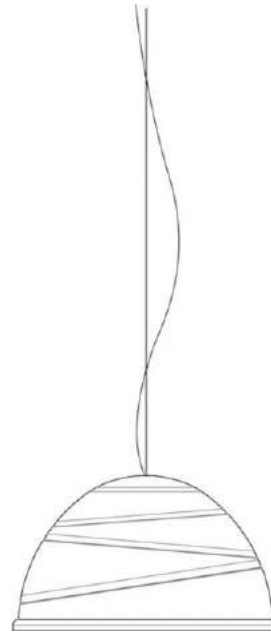

Babele

Ø 65 cm

Marc Sadler

colors

Typology Pendant
Utilisation Indoor

230V 15 W E27

direct light

diffuse light

Hanging lamp for direct light in turned aluminium and painted externally with different shades of micaceous color, golden inside. Suspended with steel cables, produced in 3 diameters: Ø 40cm, Ø 65cm and Ø 92cm.

Designed by Marc Sadler in 2005 for Martinelli Luce, the surface of the lamp is characterized by circular ribs of different diameters arranged in almost parallel planes to describe a path: the path of man towards the infinite light and truth as opposed to the boring life. Babele has a strong personality, which attracts attention, able to fill the space.

Family	Babele
Typology	Pendant
Utilisation	Indoor

Dimensions

Height	37 cm
Diameter	65 cm
Power supply cable length	400 cm
Weight	4.5 Kg

Materials

Structure	aluminium	Canopy	abs
-----------	-----------	--------	-----