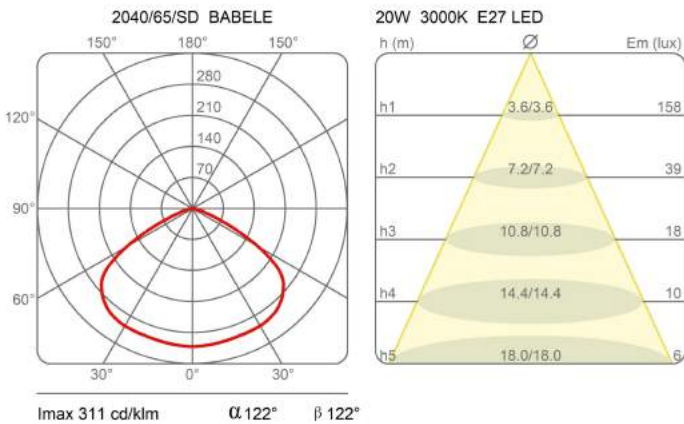

Certifications

Photometric curves