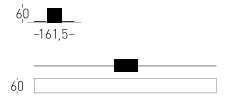

POWER SUPPLY

230V 50Hz

Series Accent RT

RECESSED

Accent RT is the essence of minimalism while perfectly harmonising with modern architecture and interiors in a minimalist or loft-like style. It allows easy design of light lines where the frame is invisible.

Basic lighting. It will work perfectly at establishments such as clubs, galleries, hotels, but also as lighting for the office and home.

TO DOWNLOAD:

[Bryły 3D Accent RT](#)

[Declaration of Conformity Accent RT](#)

[Accent RT 30 Manuals](#)

[Accent RT 60 Manuals](#)

[Accent RT 90 Manuals](#)

[Accent RT 120 Manuals](#)

[Accent RT 150 Manuals](#)