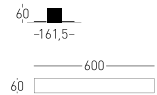

Series Accent RT

RECESSED

Accent RT is the essence of minimalism while perfectly harmonising with modern architecture and interiors in a minimalist or loft-like style. It allows easy design of light lines where the frame is invisible.

Basic lighting. It will work perfectly at establishments such as clubs, galleries, hotels, but also as lighting for the office and home.

TO DOWNLOAD:

[Bryły 3D Accent RT](#)

[Declaration of Conformity Accent RT](#)

[Accent RT 30 Manuals](#)

[Accent RT 60 Manuals](#)

[Accent RT 90 Manuals](#)

[Accent RT 120 Manuals](#)

[Accent RT 150 Manuals](#)