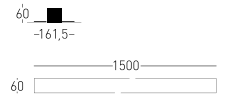

Series Accent RT

RECESSED

Accent RT is the essence of minimalism while perfectly harmonising with modern architecture and interiors in a minimalist or loft-like style. It allows easy design of light lines where the frame is invisible.

Basic lighting. It will work perfectly at establishments such as clubs, galleries, hotels, but also as lighting for the office and home.

TO DOWNLOAD:

[Bryły 3D Accent RT](#)

[Declaration of Conformity Accent RT](#)

[Accent RT 30 Manuals](#)

[Accent RT 60 Manuals](#)

[Accent RT 90 Manuals](#)

[Accent RT 120 Manuals](#)

[Accent RT 150 Manuals](#)