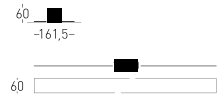

Series Accent RT

RECESSED

Accent RT is the essence of minimalism while perfectly harmonising with modern architecture and interiors in a minimalist or loft-like style. It allows easy design of light lines where the frame is invisible.

Basic lighting. It will work perfectly at establishments such as clubs, galleries, hotels, but also as lighting for the office and home.

TO DOWNLOAD:

[Bryły 3D Accent RT](#)

[Declaration of Conformity Accent RT](#)

[Accent RT 30 Manuals](#)

[Accent RT 60 Manuals](#)

[Accent RT 90 Manuals](#)

[Accent RT 120 Manuals](#)

[Accent RT 150 Manuals](#)