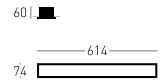

Series Accent IN

RECESSED

A line of modern recessed luminaires with a delicate frame functionally covering the mounting hole. It ensures pleasant and evenly distributed interior lighting.

Basic lighting. It will work perfectly at establishments such as clubs, galleries, hotels, but also as lighting for the office and home.

TO DOWNLOAD:

[Declaration of Conformity Accent IN](#)

[Accent IN 30/60 Manuals](#)

[Accent IN 90/120 Manuals](#)

[Accent IN 150 Manuals](#)

[3D Accent IN](#)