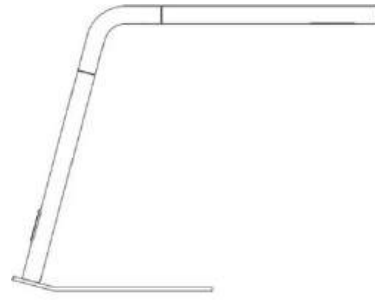

# Colibrì

Emiliana Martinelli

colors

Typology Table  
Utilisation Indoor

230V 10 W 1300 lm

direct light

Swivel table lamp direct light. Painted aluminium structure. Swivel head with LED light source integrated and touch control. Black colour lacquered metal base. Electronic driver on the plug.

Award

Family	Colibrì
Typology	Table
Utilisation	Indoor

**Dimensions**

Height	40 cm
Lunghezza	50 cm
Diameter	2,5 cm
Power supply cable length	200 cm
Weight	2.5 Kg

**Materials**

Structure	aluminium	Diffuser	polycarbonate
-----------	-----------	----------	---------------