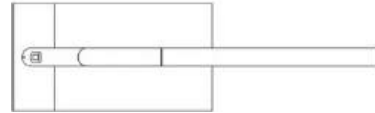

# Colibrì

Emiliana Martinelli

colors

Typology Table  
Utilisation Indoor

230V 10 W 1300 lm

direct light

Swivel table lamp direct light. Painted aluminium structure. Swivel head with LED light source integrated and touch control. Black colour lacquered metal base. Electronic driver on the plug.

Award

Family	Colibrì
Typology	Table
Utilisation	Indoor

**Dimensions**

Height	40 cm
Lunghezza	50 cm
Diameter	2,5 cm
Power supply cable length	200 cm
Weight	2.5 Kg

**Materials**

Structure	aluminium	Diffuser	polycarbonate
-----------	-----------	----------	---------------