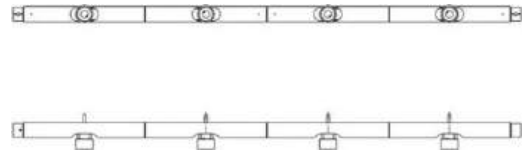

# Light Module Calabronet

Spot - Length 160 cm

Emiliana Martinelli

Andrea Menchini

colors

Typology Pendant

Utilisation Indoor

24V 4x 9 W 1224 lm (4896lm)

direct light

indirect light

## MODULE 40137/NE

Combinable swivel system, direct/indirect diffused light. Composed of two length of aluminium tubular profiles (70cm - 160cm) connected together with a particular joint (40032/NE) for different configurations. Module with spots for light source LED integrated and electronic driver inserted into the stud, to be fixed on the ceiling or false ceiling for two contiguous modules. Variation for G5 T5 8W/20W tube LED (40030/NE - 40031/NE) and ceiling stud for three profiles, to be fixed on the ceiling.

Family Light module Calabronet  
 Typology Pendant  
 Utilisation Indoor

**Dimensions**

Height 7 cm  
 Lunghezza 160 cm  
 Diameter 4,5 cm  
 Power supply cable length 400 cm  
 Weight 2.5 Kg

**Materials**