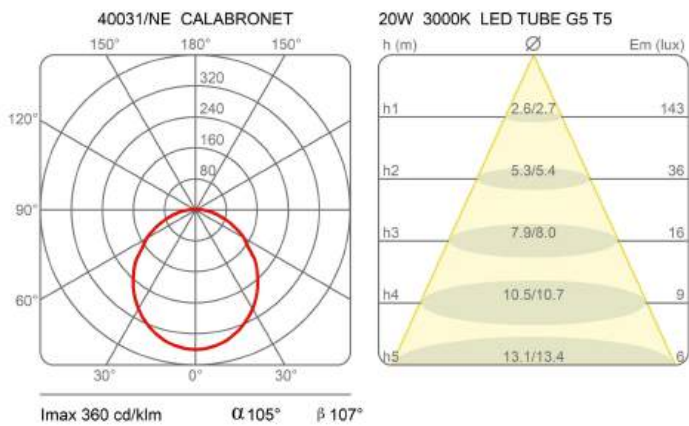

### Dimensions

Lunghezza	160 cm
Diameter	4,5 cm
Power supply cable length	400 cm
Weight	1.6 Kg

### Materials

Structure	aluminium
-----------	-----------

Voltage	24V	Watt	33.1 W
Power unit	Excluded	Lumen	3035 lm
Mounting Power Supply	External	CRI	>80
		CCT	3000 K
		Energy class	

### Photometric curves