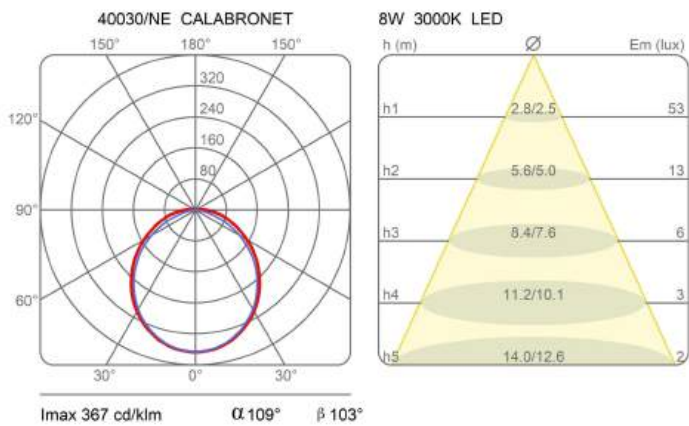

Family	Light module Calabronet
Typology	Pendant
Utilisation	Indoor

Dimensions

Lunghezza	70 cm
Diameter	4,5 cm
Power supply cable length	400 cm
Weight	0.9 Kg

Materials

Structure	aluminium

Voltage	24V	Watt	12.9 W
Power unit	Excluded	Lumen	1188 lm
Mounting Power Supply	External	CRI	>80
		CCT	3000 K
		Energy class	

Certifications

Photometric curves