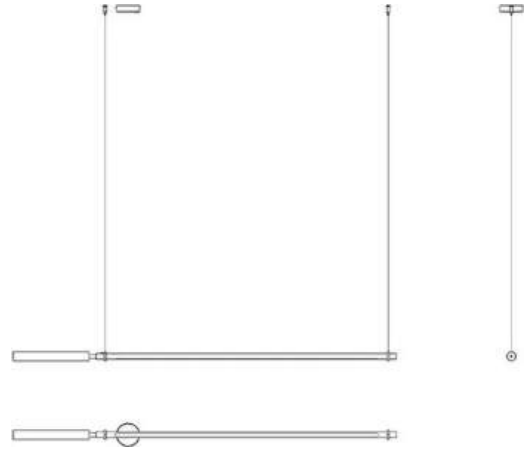

Colibrì

Revolving

Emiliana Martinelli

colors

Typology Pendant
Utilisation Indoor

230V 13 W 2140 lm

direct light

indirect light

Hanging lamp, swivel direct/indirect light. Painted aluminium structure. LED light source integrated. Electronic driver integrated into the body lamp.

Family	Colibri
Typology	Pendant
Utilisation	Indoor

Dimensions

Lunghezza	167 cm
Diameter	2,5 cm
Power supply cable length	400 cm
Weight	1.5 Kg

Materials

Structure	aluminium	Diffuser	methacrylate O40
Canopy	nylon		

Voltage	230V	Watt	13 W
Power unit	Included	Lumen	2140 lm
Mounting Power Supply	Internal	CRI	>80
Power supply	Electronic power supply	Duration	50000 h
Non dimmable		CCT	3000 K
		Energy class	D