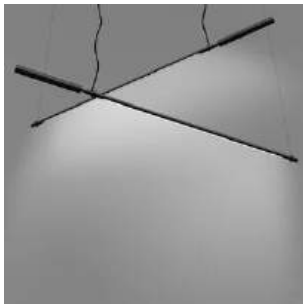

Colour variant code

2087/NE