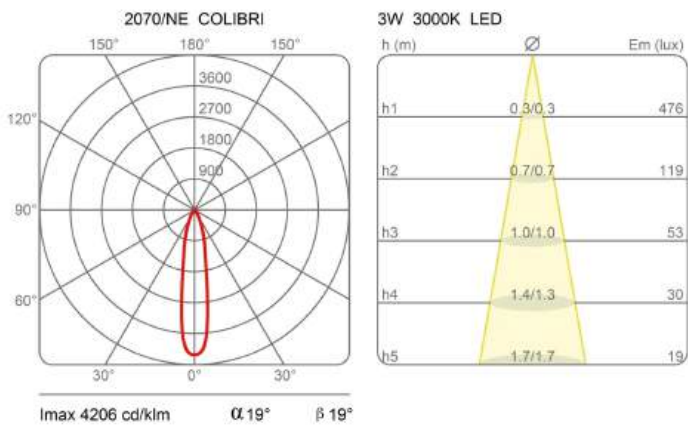

Certifications

Photometric curves