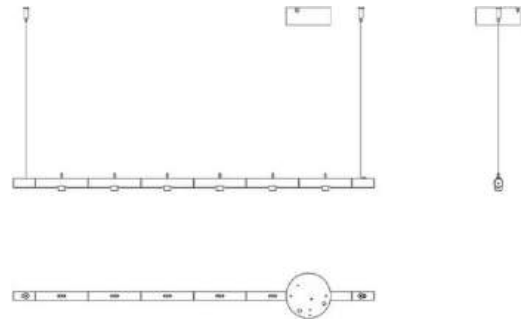

# Colibrì

6 spots

Emiliana Martinelli

colors

Typology      Pendant  
Utilisation    Indoor

230V 6x 2.1 W 300 lm (1800lm )

direct light

indirect light

diffuse light

Hanging devices swivel direct/indirect light for six led swivel independents heads. Painted aluminium tubular structure, suspended with steel cables. LED light source integrated. Electronic driver included in canopy.

### Dimensions

Lunghezza	100 cm
Diameter	2,5 cm
Power supply cable length	400 cm
Weight	1.5 Kg

### Materials

Structure	aluminium	Diffuser	polycarbonate
Canopy	aluminium		

Voltage	230V	6 X Watt	2.1 W
Power unit	Included	Lumen	300 lm (1800 lm)
Mounting Power Supply	External	Duration	50000 h
Power supply	Electronic power supply	CCT	3000 K
Non dimmable		Energy class	E