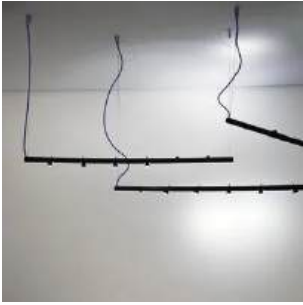

Colour variant code

2070/NE